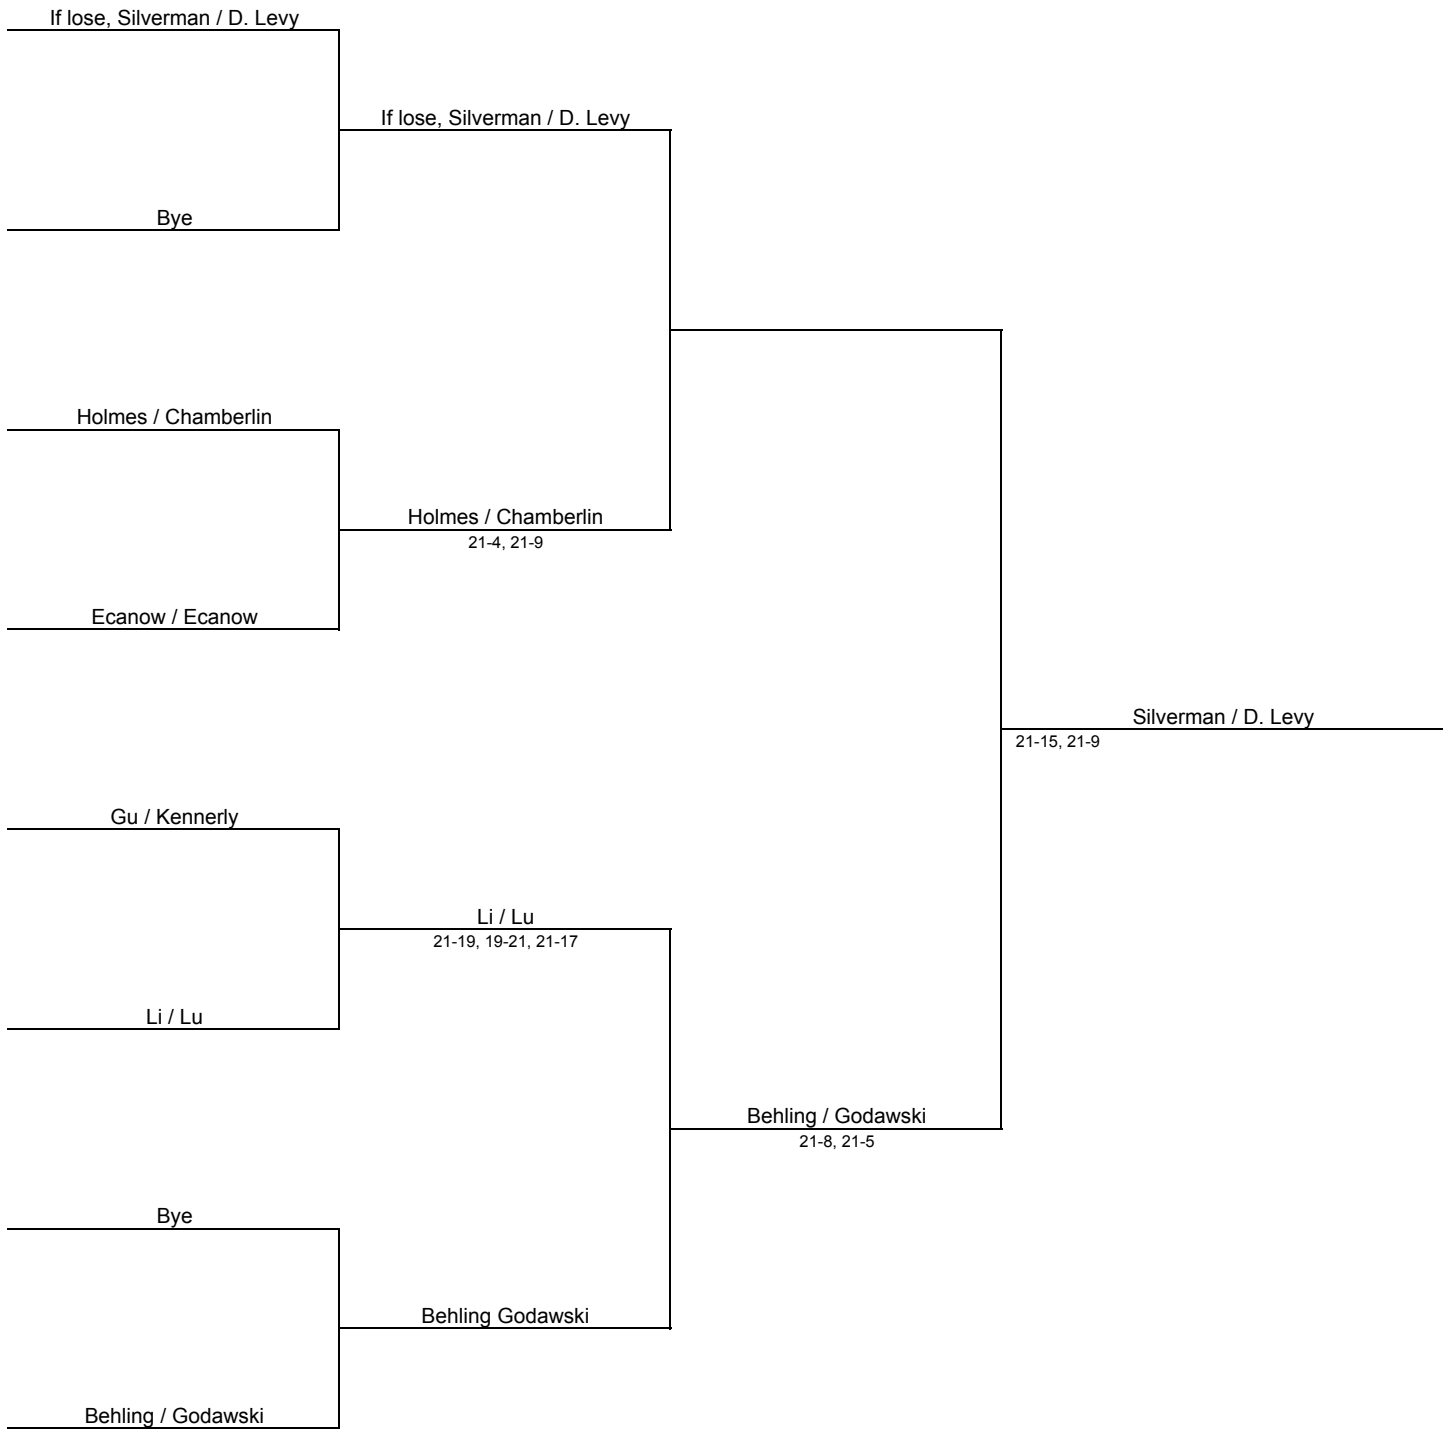

2012 North Shore Open - D Women's Doubles