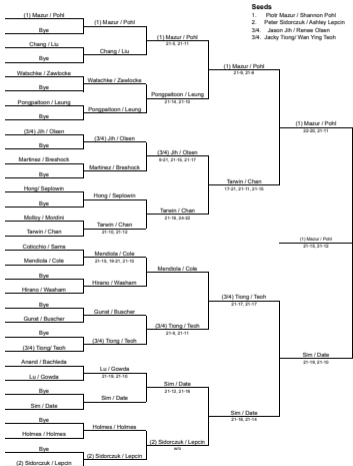

2012 North Shore Open - A Mixed Doubles