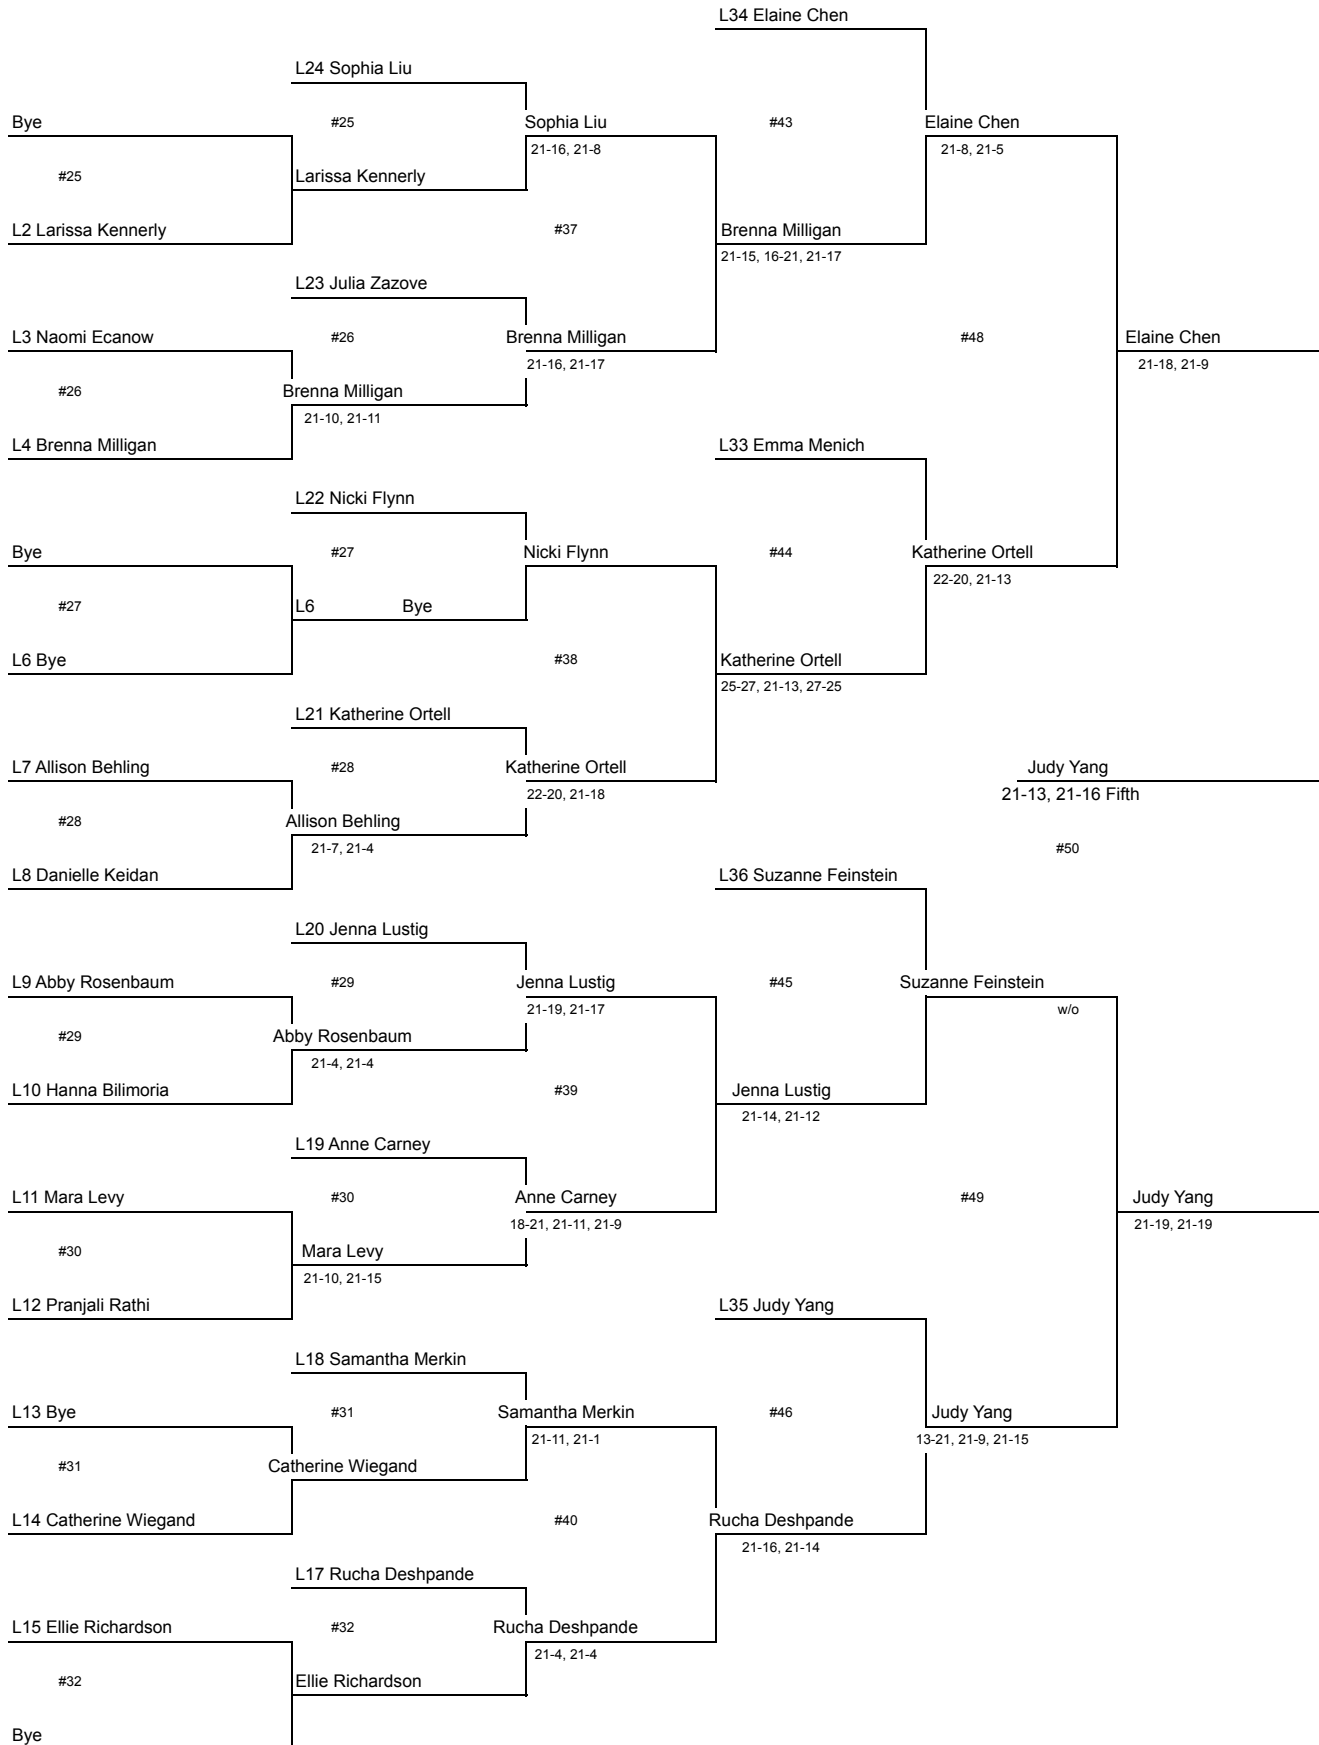

Jr. Girls Winter Badminton Challenge Under 17 Girls Singles Consolation