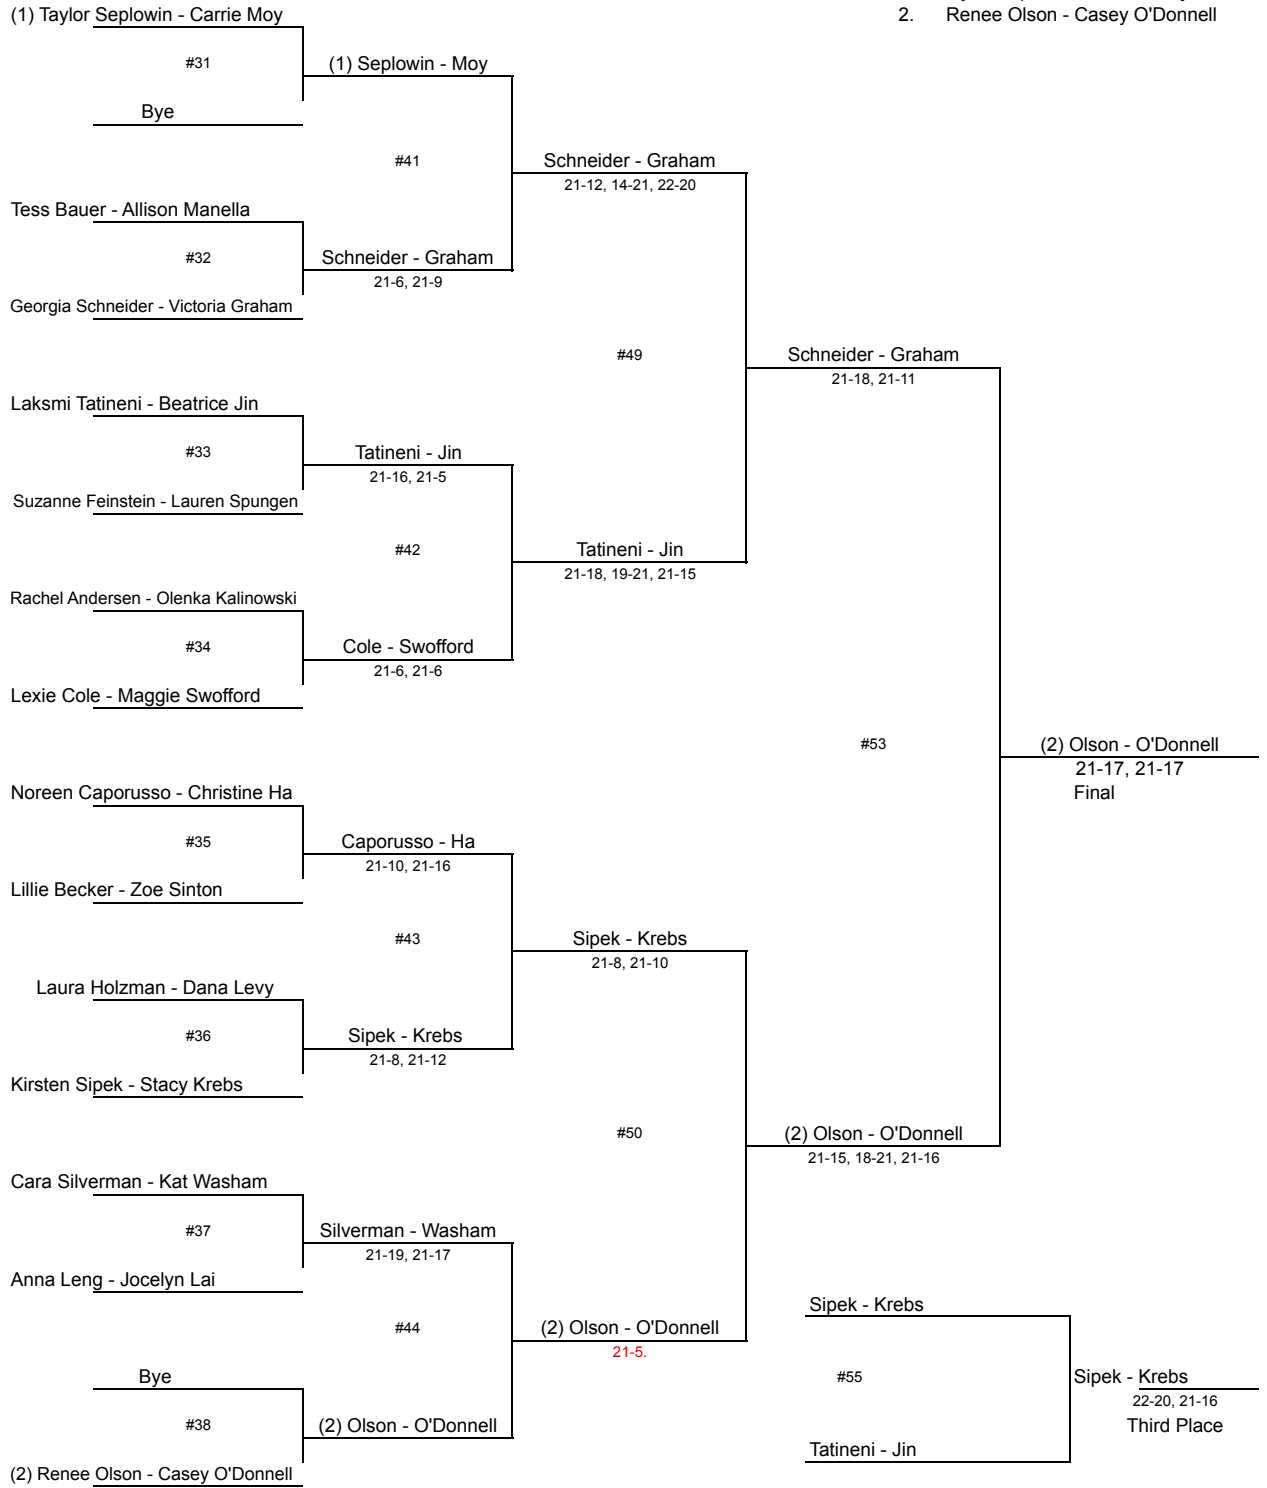

Jr. Girls Winter Badminton Challenge Under 20 Girls Dou bles

Seeds

1. Taylor Seplowin - Carrie Moy
2. Renee Olson - Casey O'Donnell